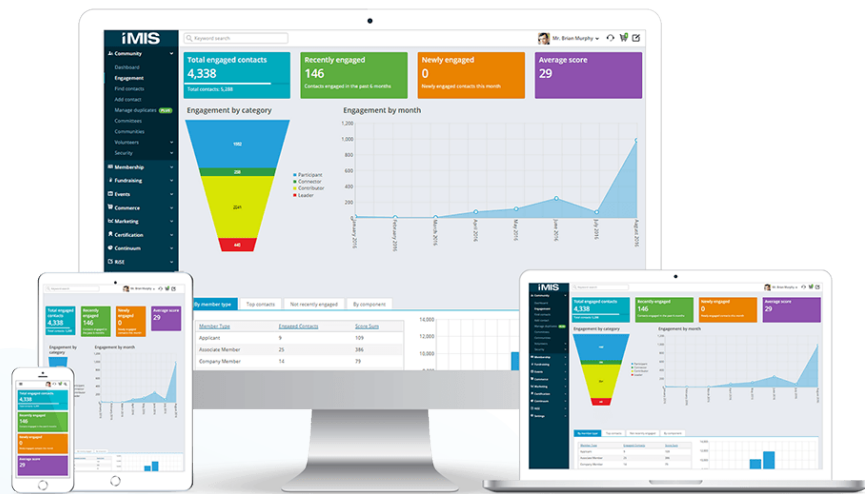

# It's time to take iMIS to the Cloud

Ready to supercharge your iMIS system?

## Why iMIS Cloud

- iMIS Cloud empowers you to connect with your members, donors, and other constituents on any device.
- iMIS Cloud eliminates the need for costly IT overhead since it is powered by Microsoft Azure, offering unparalleled reliability, scalability, and security.